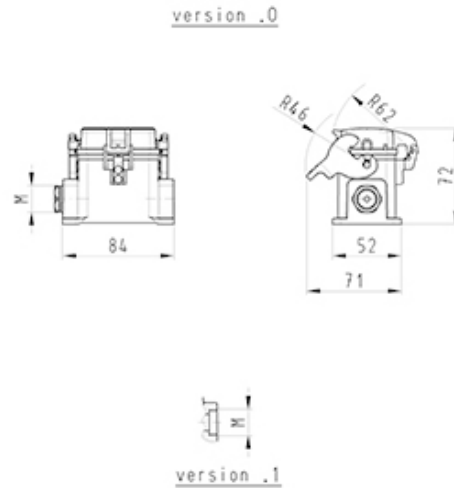

Datasheet

Item No. 70.342.0635.1

Bottom BAS GUT GT 6 M20 50 A1

revos BASIC 500V size 6 closed-bottom base with threaded collar M20, right, with cover, single locking lever

| | |
|------------|---------------|
| Item No. | 70.342.0635.1 |
| EAN | 4015573618169 |
| order unit | 1 Piece(s) |

Approvals

Technical data

General

| | |
|--|---------------------|
| ArticlePrice | udp_no_price |
| Nominal voltage | 500 |
| Housing material | Aluminium |
| Colour | Grey |
| Surface | With powder coating |
| Degree of protection (IP) | Other |
| UV resistant | Yes |
| Inflammability class of insulation material acc. with UL94 | Other |
| Operating temperature range min. | -40 °C |
| Operating temperature range max. | 120 °C |

Model

| | |
|------------------------|-------------------------|
| DIN-size | 6 |
| Model | Surface mounting (base) |
| Locking mechanism | Single locking lever |
| Cable entry | Sideways |
| Type of cable | Thread |
| With cable screw gland | No |
| Thread size M | 20 |
| Hinged lid | Yes |
| EMC-version | No |